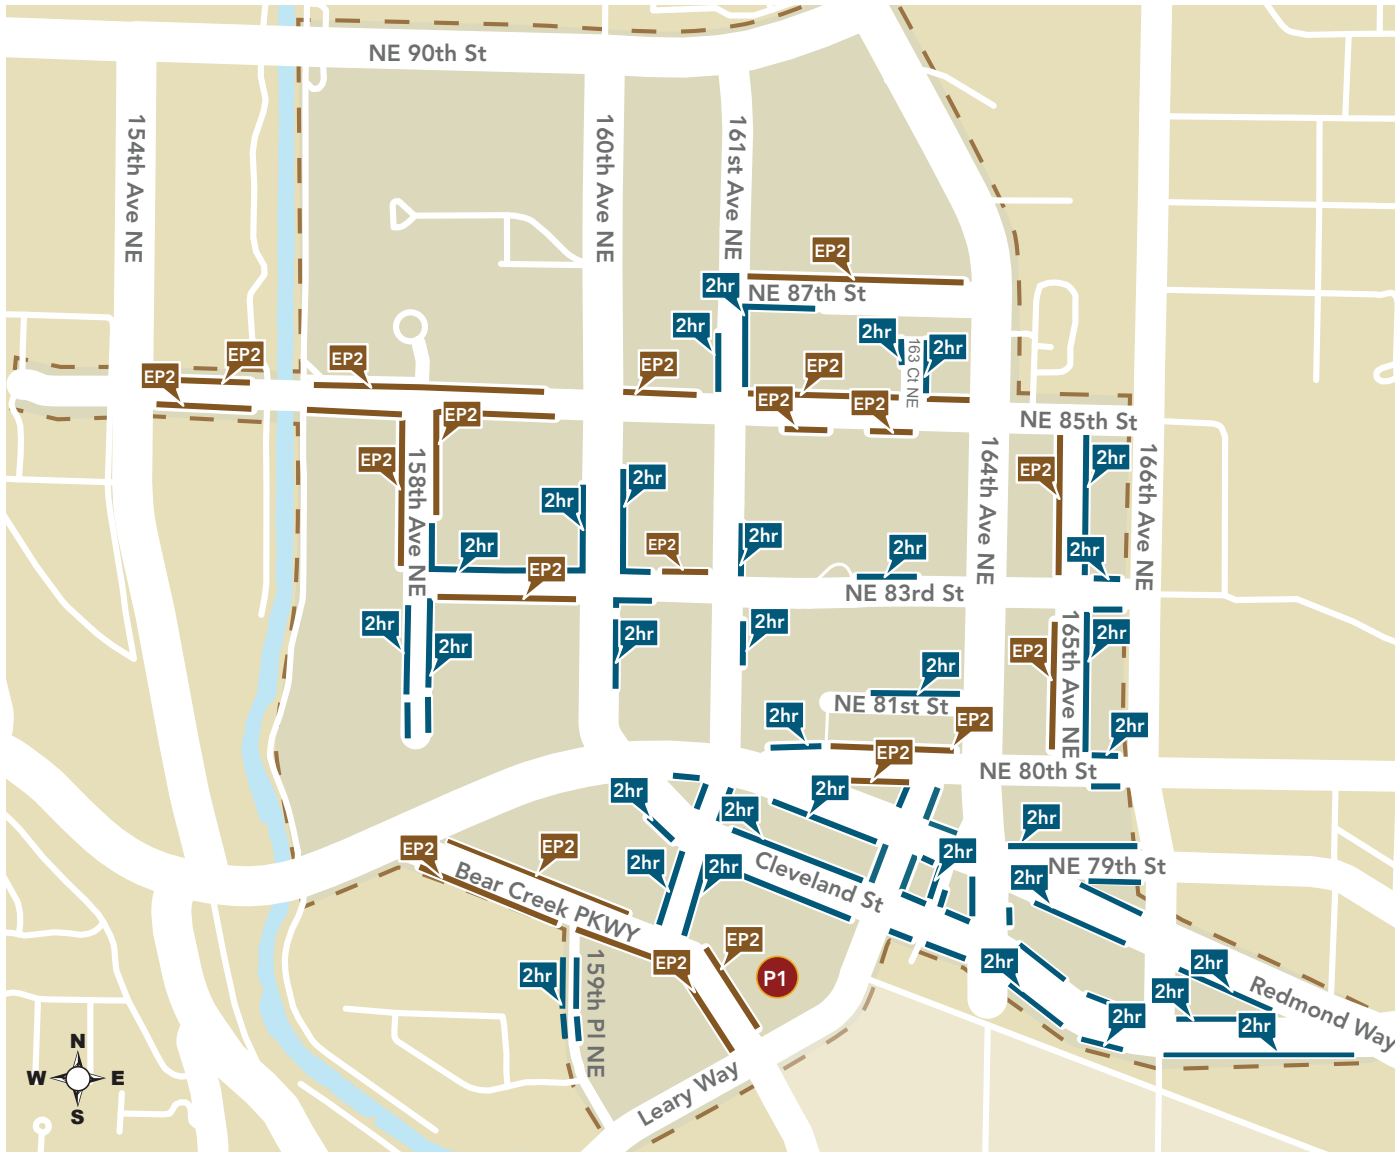

DOWNTOWN REDMOND PARKING

EP2 2-hour Parking or Extended Parking by Permit

2hr 2-hour Parking (9 a.m. - 9 p.m. Mon. - Sat.)

Dashed Line Downtown Time-Limited Enforcement Zone

- On-street parking in Downtown Redmond is limited to two hours from 9 a.m. to 9 p.m., Monday through Saturday
- No person may repark a vehicle on either side of the same street in order to extend the vehicle's parking time beyond the time limits established
- Curbs painted yellow or white indicate restricted or no parking zones

For more information about parking and restrictions, visit redmond.gov/Parking.

PUBLIC PARKING LOTS

P1 Redmond Central Connector Parking

HOW TO PURCHASE A DOWNTOWN REDMOND PARKING PERMIT (\$50/month)

A limited number of paid parking permits, allowing on-street all-day parking in designated areas, are available for sale on a monthly basis.