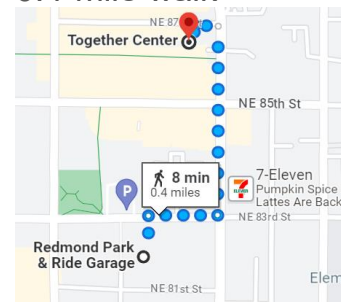

Parking, Biking and Transit Instructions for Grand Opening

Driving

Parking Option #1 - Redmond Municipal Parking Garage

Redmond Municipal Campus Parking Garage
 8701 160th Ave NE
 Redmond, WA 98052
 You will see the parking structure from 160th Ave NE

0.4-mile walk along walking trail

To get to the walking trail:

- 1.) Turn right (south) on 160th Ave NE.
- 2.) Turn left (east) into the crosswalk, just before you get to the Wells Fargo.

- 3.) You are now on the walking trail and it will take you all the way to Together Center (16305 NE 87th St)

Parking Option #2 - Redmond Park & Ride Garage

Redmond Park & Ride Garage
 16160 NE 83rd St
 Redmond, WA 98052

Walking from the Redmond Park & Ride to Together Center (16305 NE 87th St):

- 1.) Exit the garage and take a right (east) on 83rd St
- 2.) Take a left (north) on 164th Ave
- 3.) Take a left (west) on 87th St

0.4-mile walk

Parking, Biking and Transit Instructions for Grand Opening

Parking Option #3 – Together Center Underground Garage

Onsite parking available only for those with mobility issues.

If you have mobility issues and need to park in the Together Center garage, navigate to 16255 NE 87th St; Redmond, WA 98052.