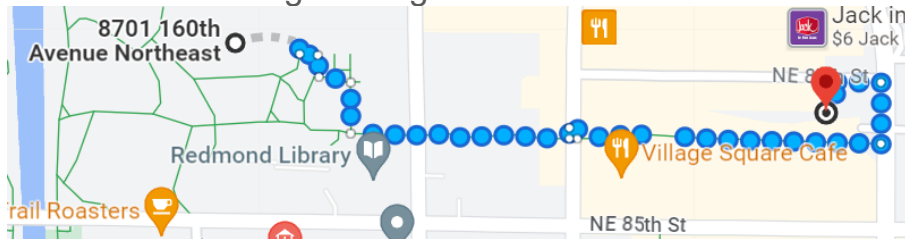

Parking, Biking and Transit Instructions for Grand Opening

Driving

Parking Option #1 - Redmond Municipal Parking Garage

Redmond Municipal Campus Parking Garage
 8701 160th Ave NE
 Redmond, WA 98052
 You will see the parking structure from 160th Ave NE

0.4-mile walk along walking trail

To get to the walking trail:

- 1.) Turn right (south) on 160th Ave NE.
- 2.) Turn left (east) into the crosswalk, just before you get to the Wells Fargo.

- 3.) You are now on the walking trail and it will take you all the way to Together Center (16305 NE 87th St)

Parking Option #2 - Redmond Park & Ride Garage

Redmond Park & Ride Garage
 16160 NE 83rd St
 Redmond, WA 98052

Walking from the Redmond Park & Ride to Together Center (16305 NE 87th St):

- 1.) Exit the garage and take a right (east) on 83rd St
- 2.) Take a left (north) on 164th Ave
- 3.) Take a left (west) on 87th St

Bike racks are available in the underground garage. Look for signs for the underground garage entrance off 87th St (signs will be visible from the path as well).

Transit

There are multiple bus lines a short walk from Together Center including the Rapid Ride B, 542, 545, 250 and 930. For more details check out the Move Redmond Eastside Transit Map at <https://moveredmond.org/transit-map/>.
