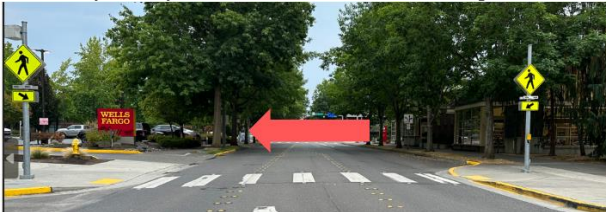

Parking, Biking and Transit Instructions for Grand Opening

Driving

Parking Option #1 - Redmond Municipal Parking Garage

Redmond Municipal Campus Parking Garage
 8701 160th Ave NE
 Redmond, WA 98052
 You will see the parking structure from 160th Ave NE

0.4-mile walk along walking trail

To get to the walking trail:

- 1.) Turn right (south) on 160th Ave NE.
- 2.) Turn left (east) into the crosswalk, just before you get to the Wells Fargo.

- 3.) You are now on the walking trail and it will take you all the way to Together Center (16305 NE 87th St)

Parking Option #2 - Redmond Park & Ride Garage

Redmond Park & Ride Garage
 16160 NE 83rd St
 Redmond, WA 98052

Walking from the Redmond Park & Ride to Together Center (16305 NE 87th St):

- 1.) Exit the garage and take a right (east) on 83rd St
- 2.) Take a left (north) on 164th Ave
- 3.) Take a left (west) on 87th St

The parking garage entrance is at the east end of campus.

Biking

Together Center (16305 NE 87th St) is an easy bike ride from the Sammamish River Trail, exit the trail by City Hall. Bike slowly along the path in between 85th and 87th, being sure to yield to people walking. Together Center backs to the path. A second option is to ride on the in-street bike lane on 85th St, turn left at 161st, then right at 87th St.